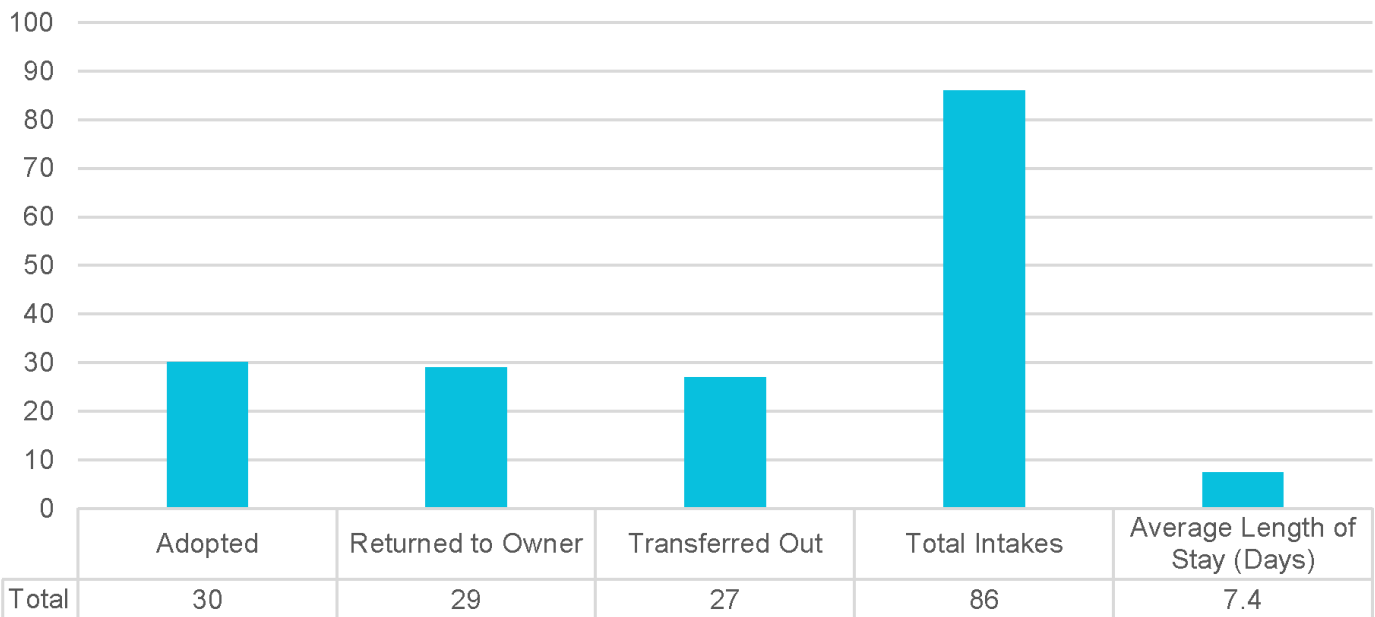

HAPPY TALES

February was a record-breaking month for our shelter, and we don't anticipate the pace slowing down one bit! We expect to bring in 325-344 strays this year, and with all of our wonderful coalition partners' help we know that finding them homes will be a breeze!

QUARTERLY STATS

AN OVERVIEW OF THE QUARTER'S STATISTICS

Spring 2018 Canine Shelter Statistics

January 1, 2018 - March 31, 2018

This quarter, we took in a total of 86 dogs, with 30 being adopted directly out of our shelter, 29 returned to owner, and 27 transferred out. We had no dogs euthanized or pass away during this time and the average length of stay for our dogs this quarter was 7.4 days. This length of stay is significantly less than our target goal of 15 days or less.